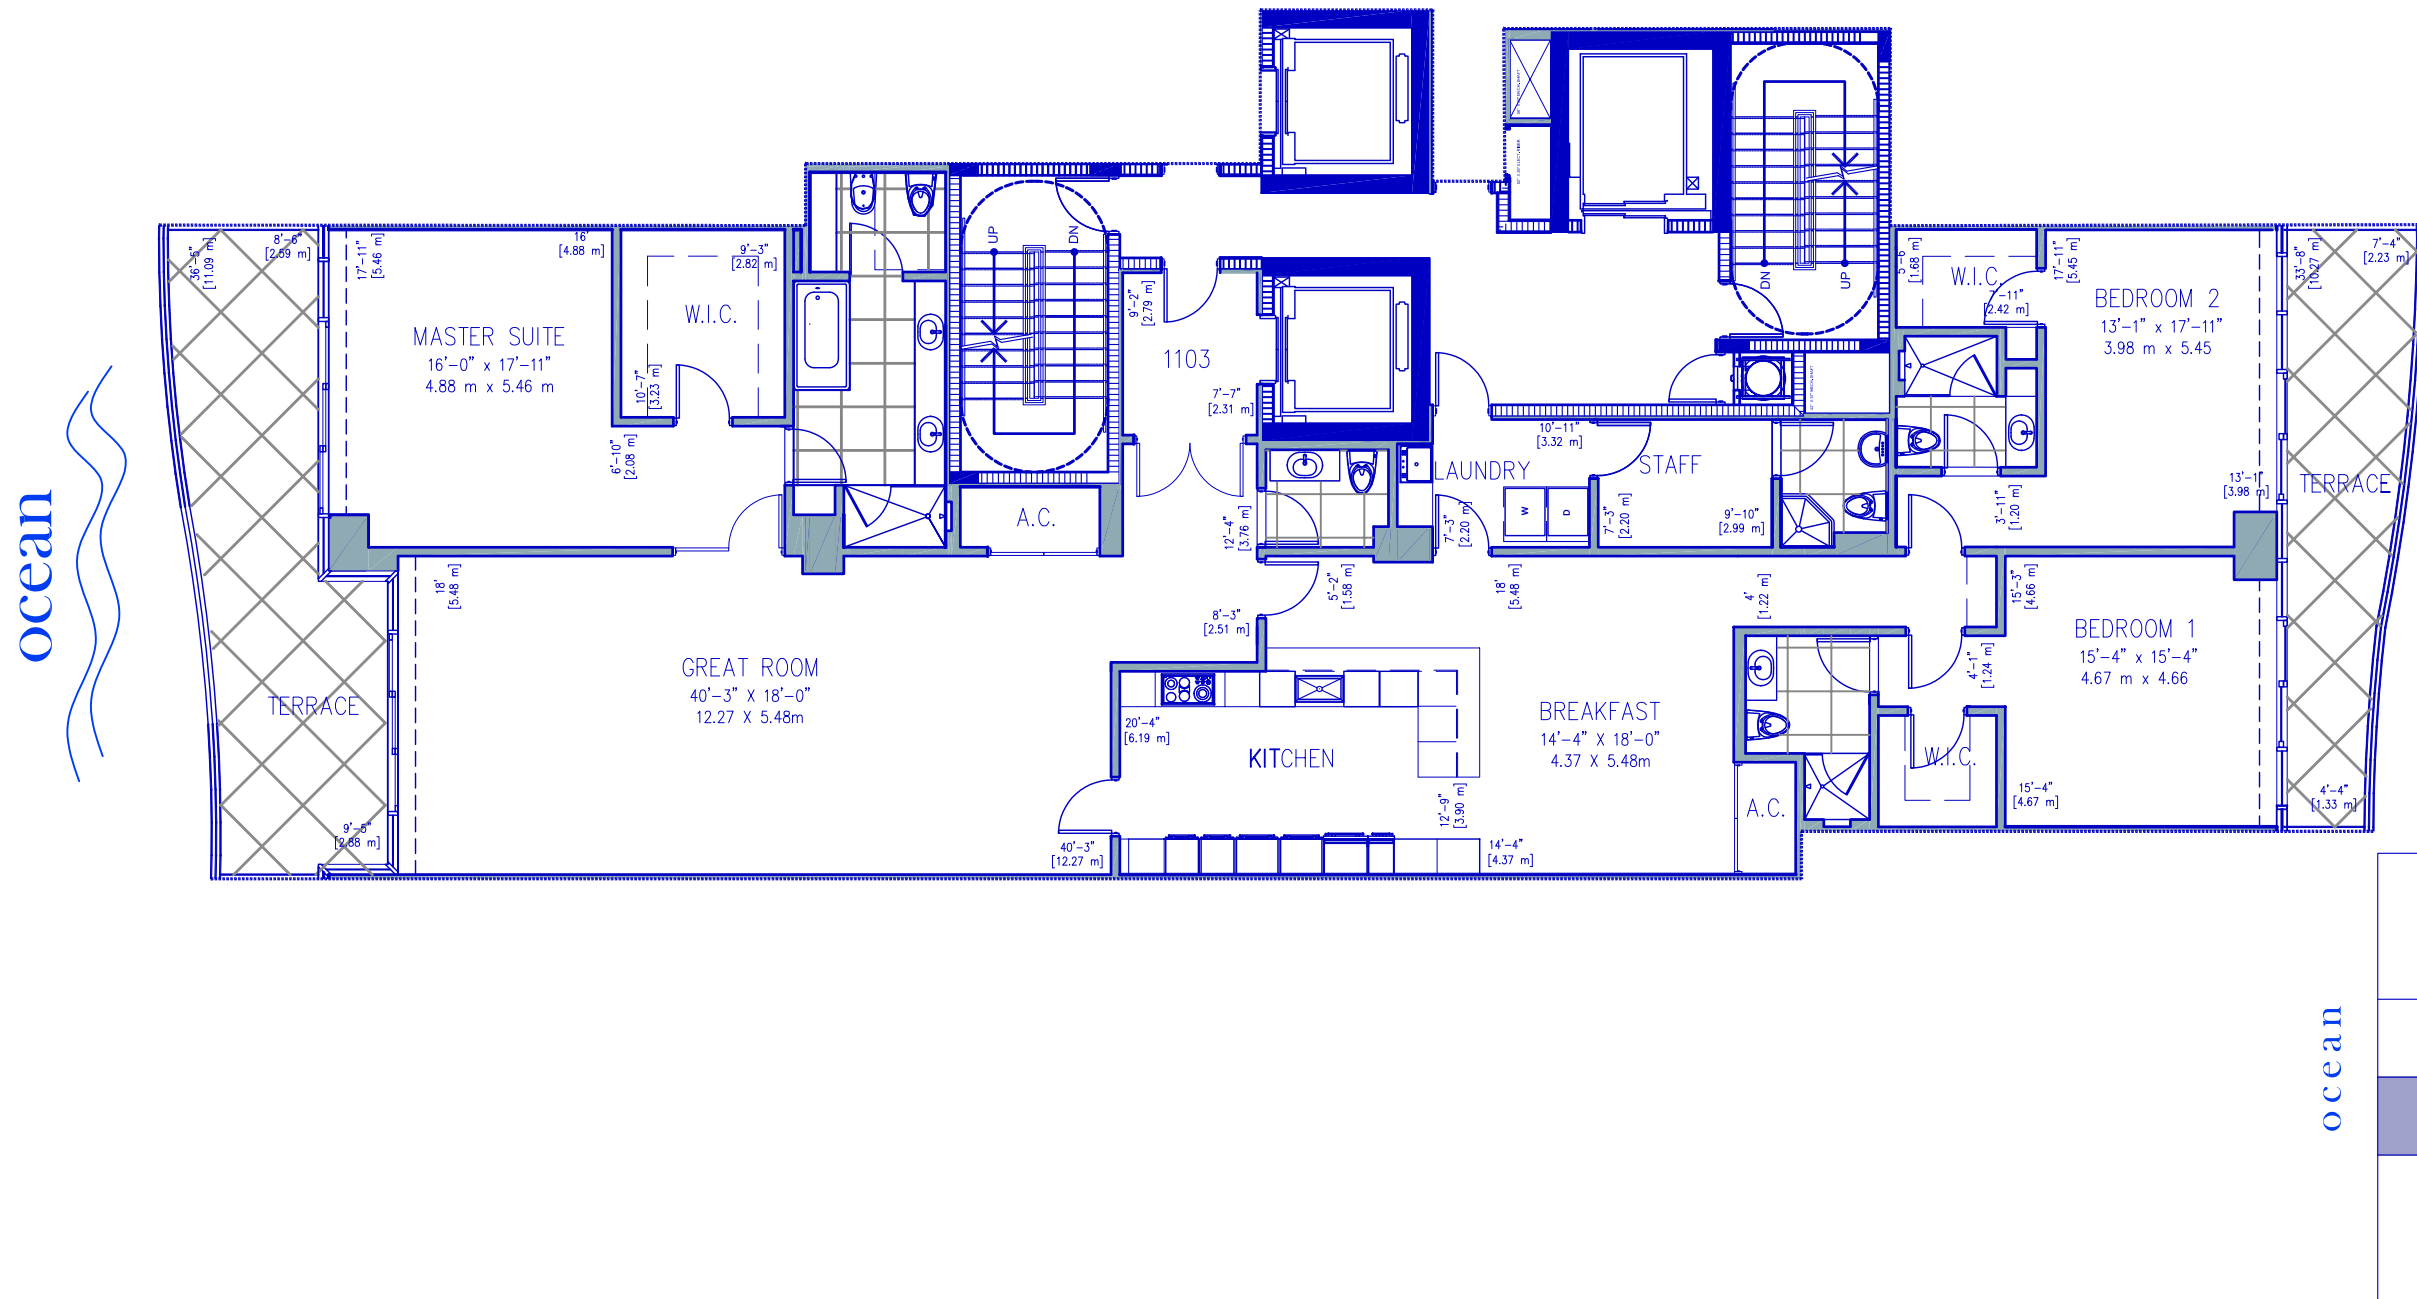

# 1103

## RESIDENCE

RESIDENCE	3,429.00 sq. ft.	318.56 sq. mt.
TERRACE	558.00 sq. ft.	51.84 sq. mt.
<b>Total:</b>	<b>3,987.00 sq. ft.</b>	<b>370.40 sq. mt.</b>

CHATEAU  
OCEAN RESIDENCES